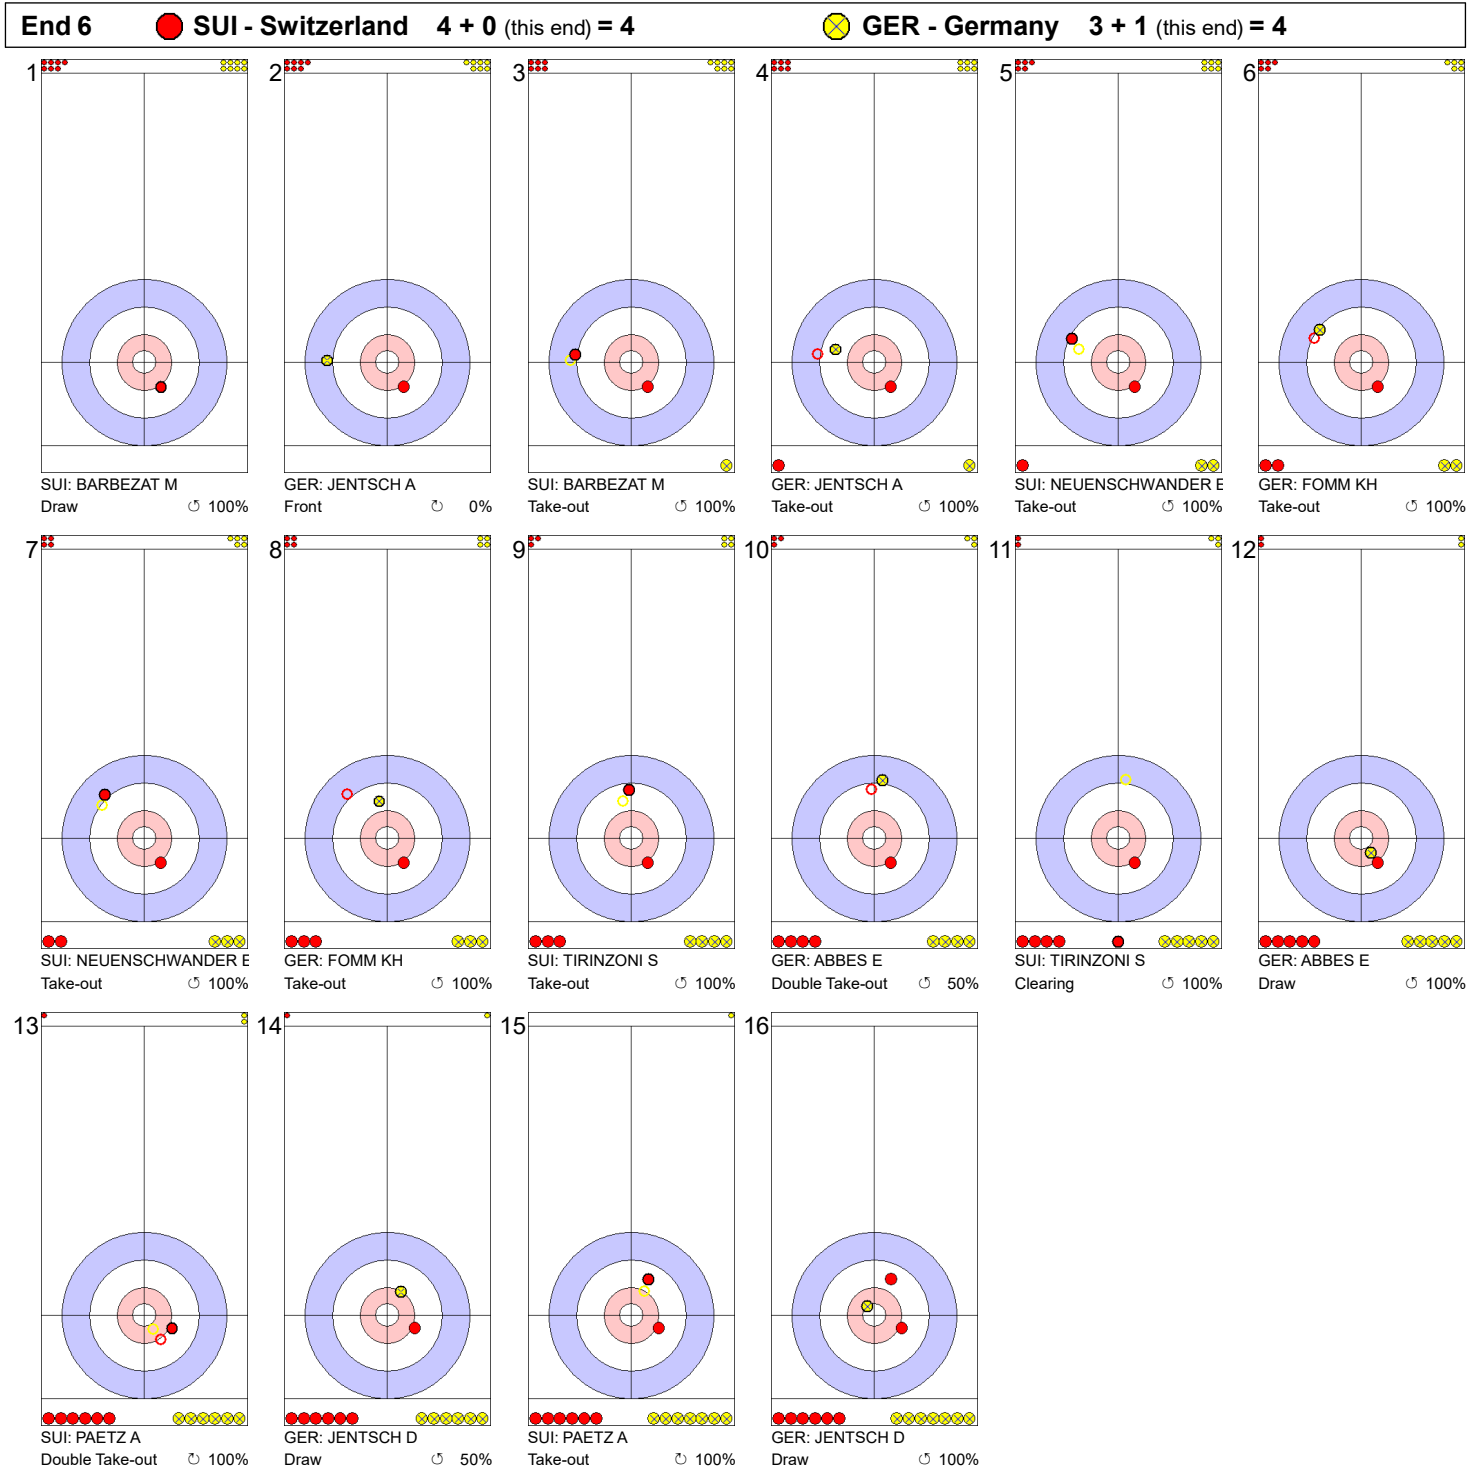

**Game - Shot by Shot**

**Legend:**  
 ⤵ Clockwise      ⤴ Counter-clockwise      - Not considered

**Game - Shot by Shot**

**Legend:**  
 Clockwise     
 Counter-clockwise     
 - Not considered

**Game - Shot by Shot**

**Legend:**  
 ⌚ Clockwise      ⌚ Counter-clockwise      - Not considered

**Game - Shot by Shot**

**Legend:**  
 Clockwise     
 Counter-clockwise     
 - Not considered

**Game - Shot by Shot**

**Legend:**  
 Clockwise      Counter-clockwise      - Not considered

**Game - Shot by Shot**

**Legend:**  
 Clockwise      Counter-clockwise      - Not considered

**Game - Shot by Shot**

**Legend:**  
 Clockwise     
 Counter-clockwise     
 - Not considered

**Game - Shot by Shot**

**Legend:**  
 Clockwise      Counter-clockwise      - Not considered