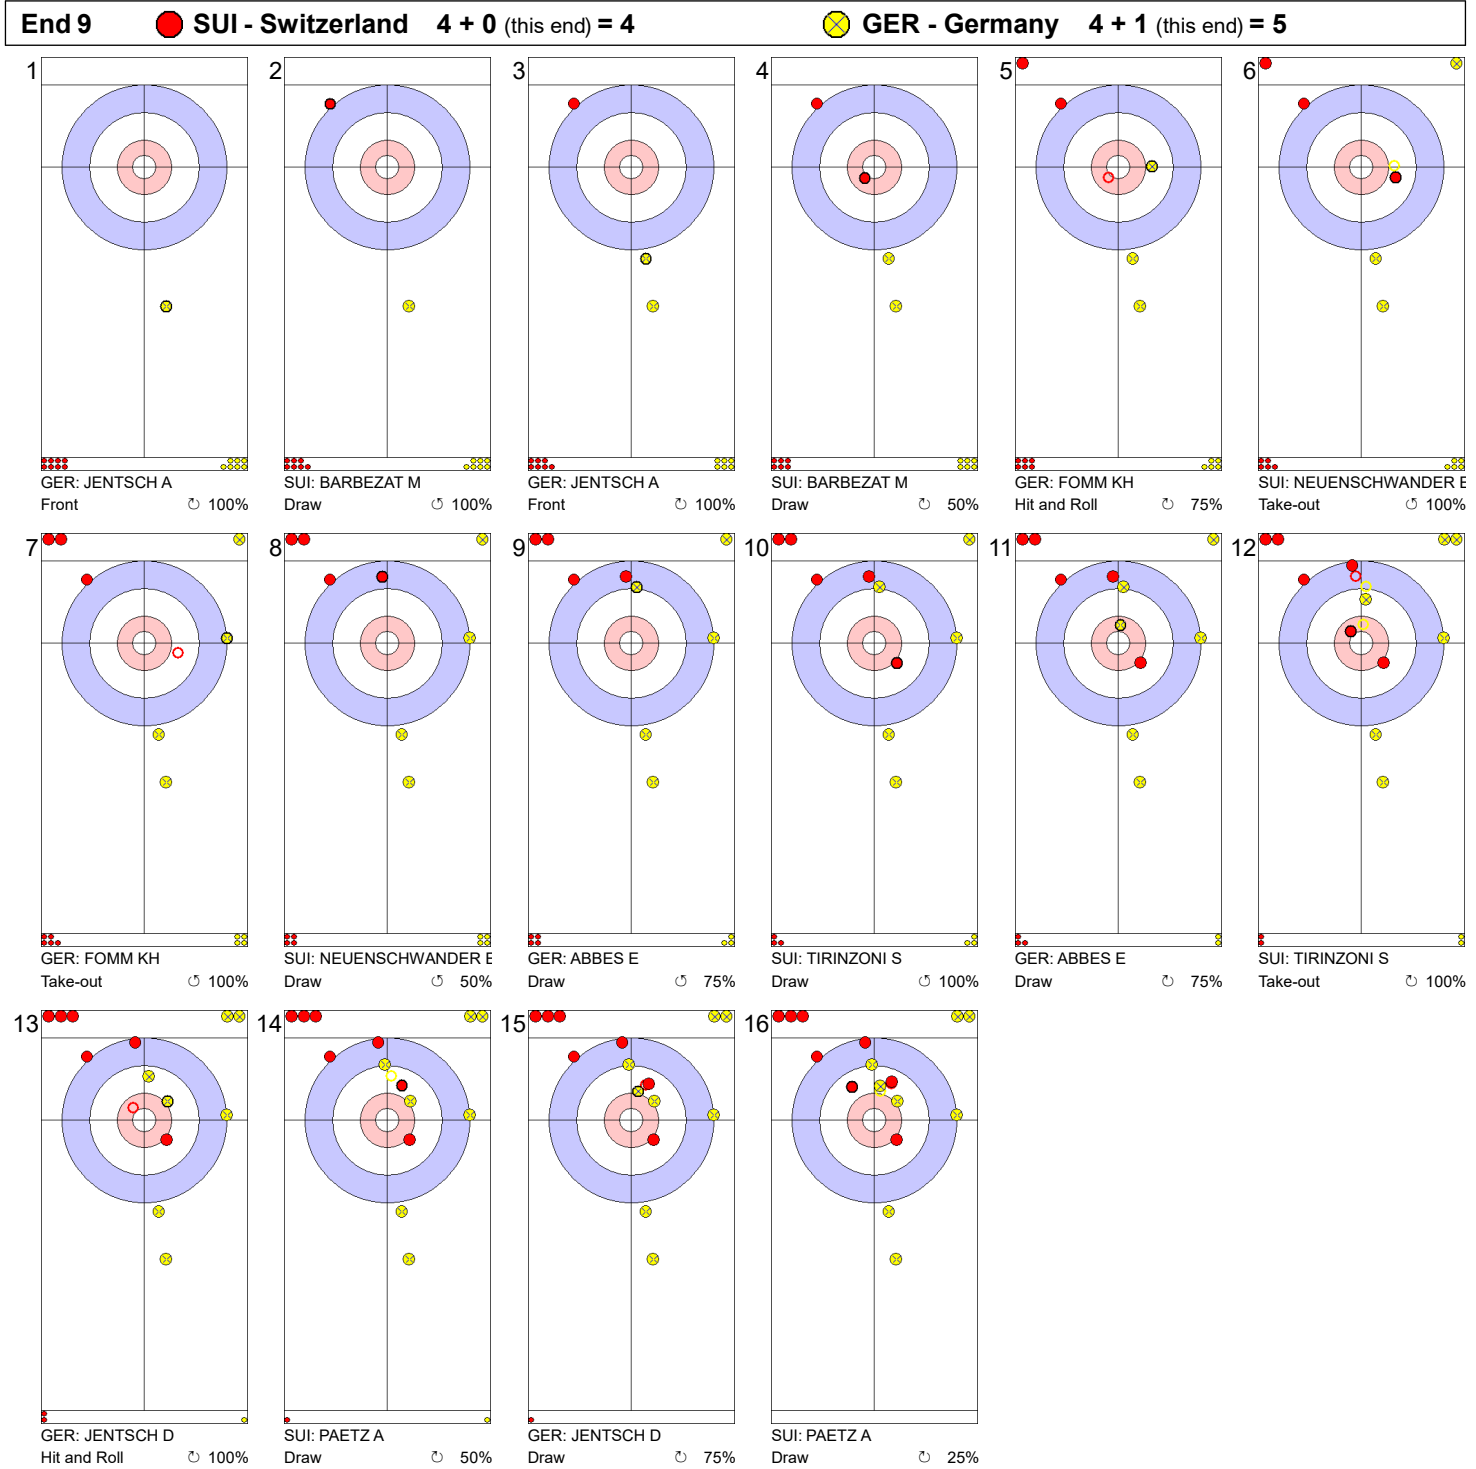

**Game - Shot by Shot**

**Legend:**  
 ⤵ Clockwise      ⤴ Counter-clockwise      - Not considered

**Game - Shot by Shot**

**Legend:**  
 Clockwise     
 Counter-clockwise     
 - Not considered

**Game - Shot by Shot**

**Legend:**  
 ⌚ Clockwise      ⌚ Counter-clockwise      - Not considered

**Game - Shot by Shot**

**Legend:**  
 Clockwise     
 Counter-clockwise     
 - Not considered

**Game - Shot by Shot**

**Legend:**  
 Clockwise      Counter-clockwise      - Not considered

**Game - Shot by Shot**

**Legend:**  
 Clockwise      Counter-clockwise      - Not considered

**Game - Shot by Shot**

**Legend:**  
 Clockwise     
 Counter-clockwise     
 - Not considered

**Game - Shot by Shot**

**Legend:**  
 Clockwise      Counter-clockwise      - Not considered