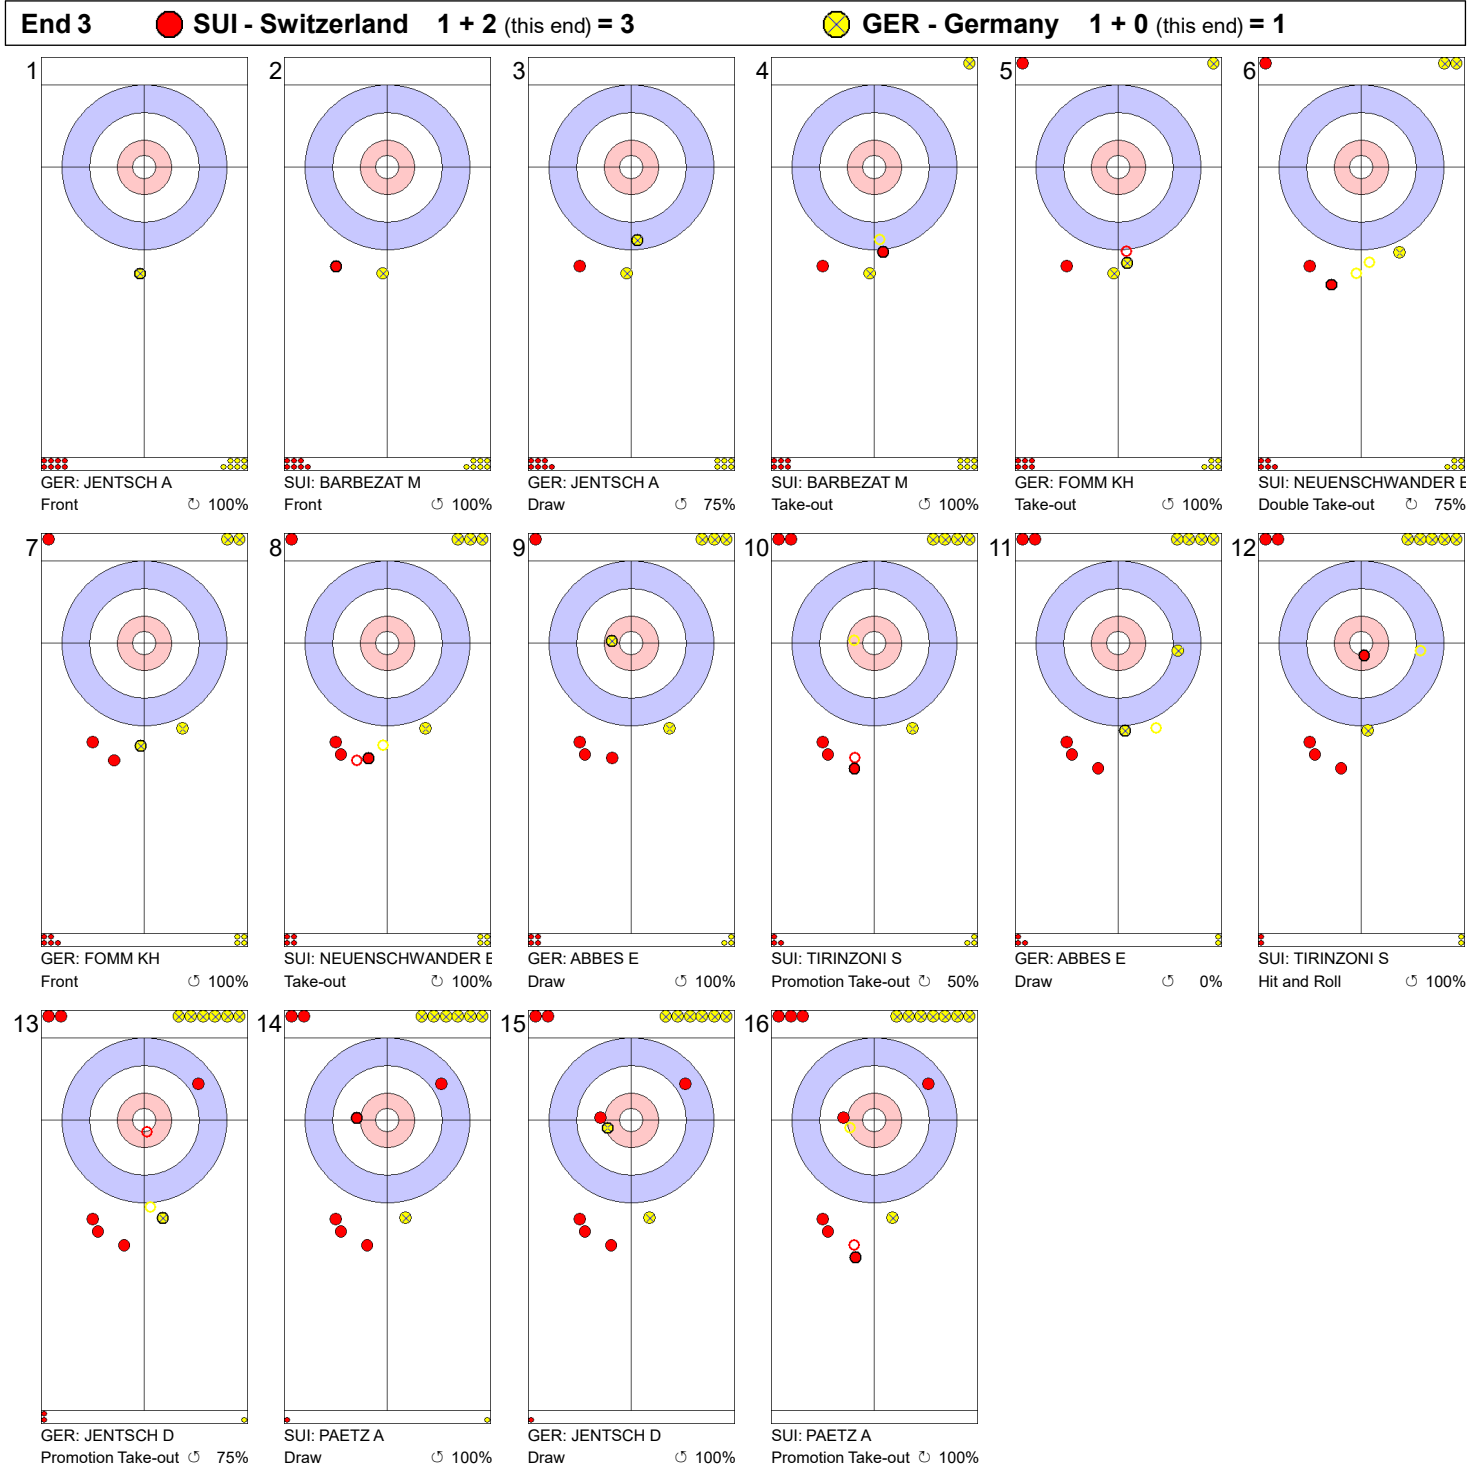

**Game - Shot by Shot**

**Legend:**  
 ⤵ Clockwise      ⤴ Counter-clockwise      - Not considered

**Game - Shot by Shot**

**Legend:**  
 Clockwise     
 Counter-clockwise     
 - Not considered

**Game - Shot by Shot**

**Legend:**  
 ⌚ Clockwise      ⌚ Counter-clockwise      - Not considered

**Game - Shot by Shot**

**Legend:**  
 Clockwise     
 Counter-clockwise     
 - Not considered

**Game - Shot by Shot**

**Legend:**  
 Clockwise      Counter-clockwise      - Not considered

**Game - Shot by Shot**

**Legend:**  
 Clockwise      Counter-clockwise      - Not considered

**Game - Shot by Shot**

**Legend:**  
 Clockwise     
 Counter-clockwise     
 - Not considered

**Game - Shot by Shot**

**Legend:**  
 Clockwise      Counter-clockwise      - Not considered