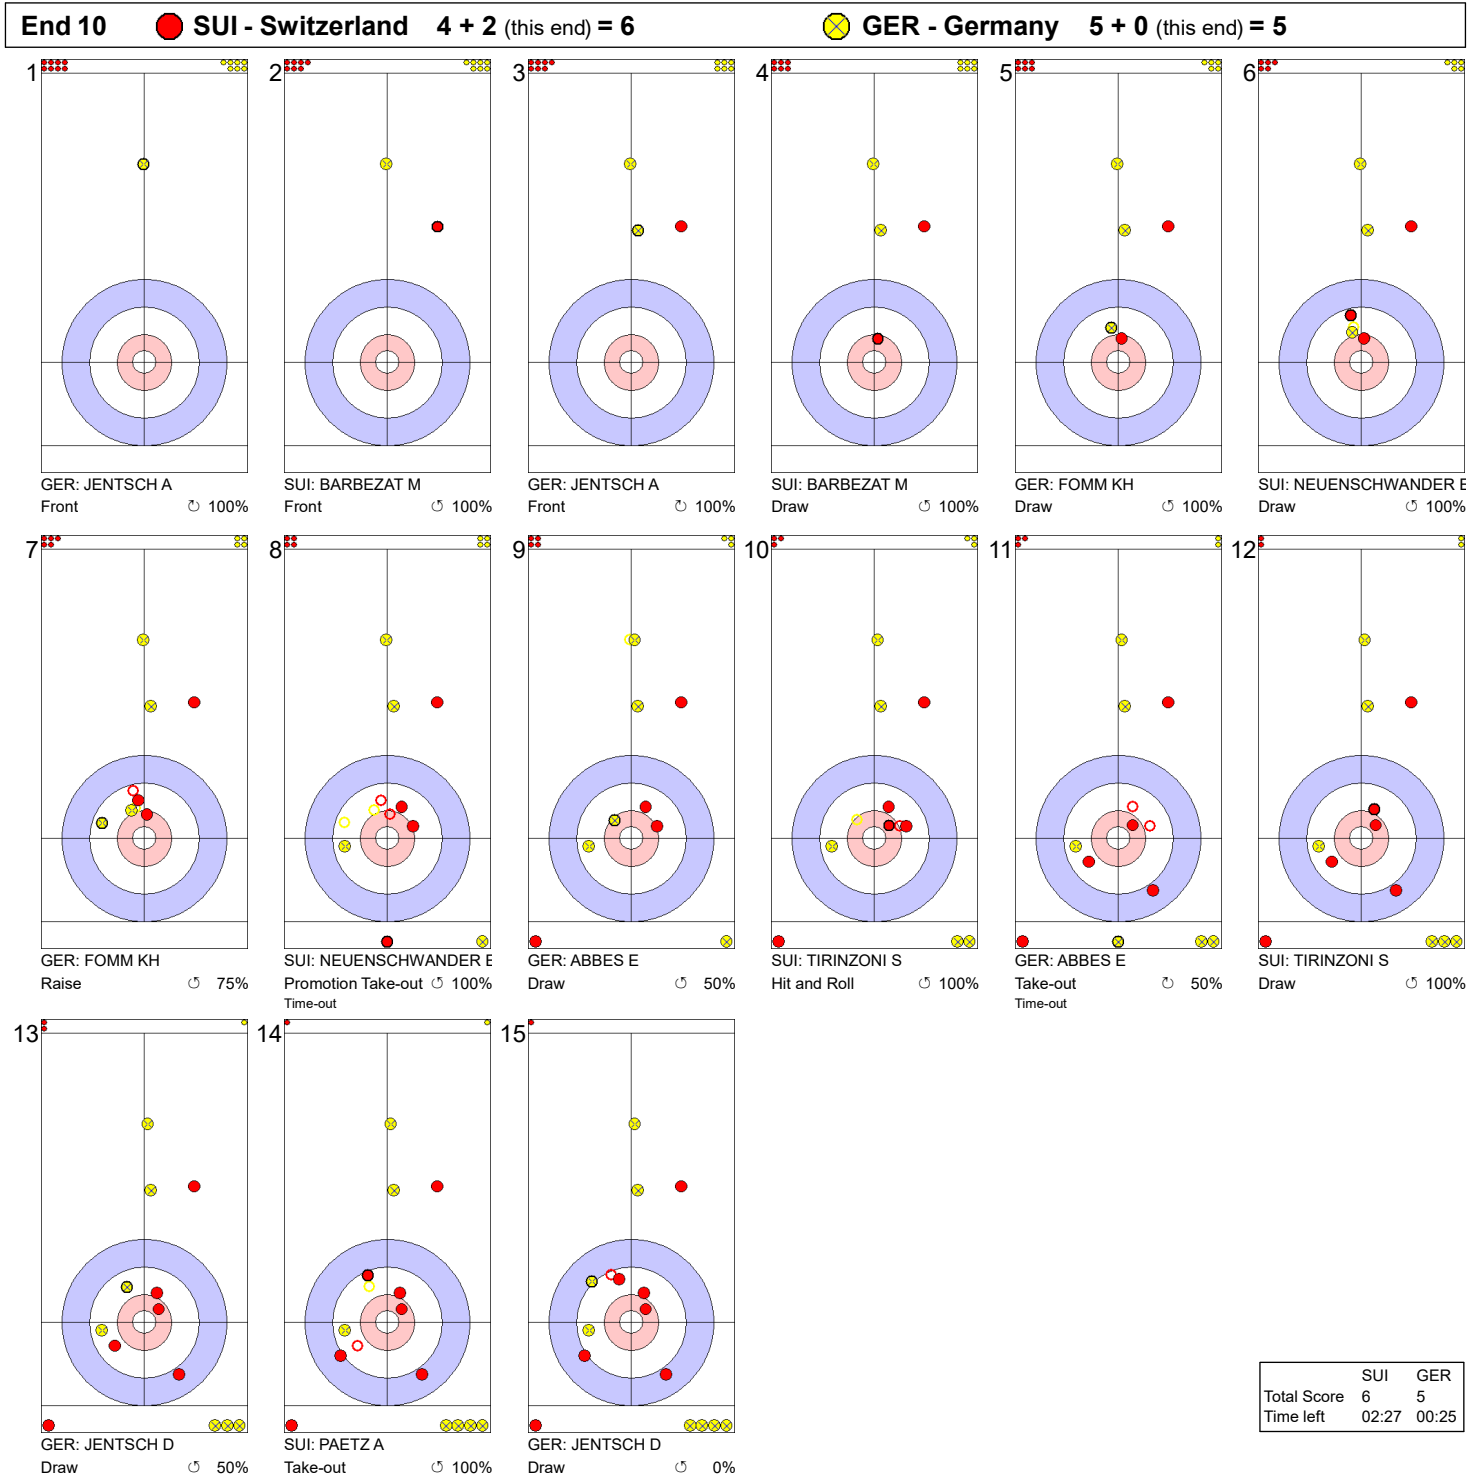

**Game - Shot by Shot**

**Legend:**  
 ⤵ Clockwise      ⤴ Counter-clockwise      - Not considered

**Game - Shot by Shot**

**Legend:**  
 Clockwise     
 Counter-clockwise     
 - Not considered

**Game - Shot by Shot**

**Legend:**  
 ⌚ Clockwise      ⌚ Counter-clockwise      - Not considered

**Game - Shot by Shot**

**Legend:**  
 Clockwise     
 Counter-clockwise     
 - Not considered

**Game - Shot by Shot**

**Legend:**  
 Clockwise      Counter-clockwise      - Not considered

**Game - Shot by Shot**

**Legend:**  
 Clockwise      Counter-clockwise      - Not considered

**Game - Shot by Shot**

**Legend:**  
 Clockwise     
 Counter-clockwise     
 - Not considered

**Game - Shot by Shot**

**Legend:**  
 Clockwise      Counter-clockwise      - Not considered